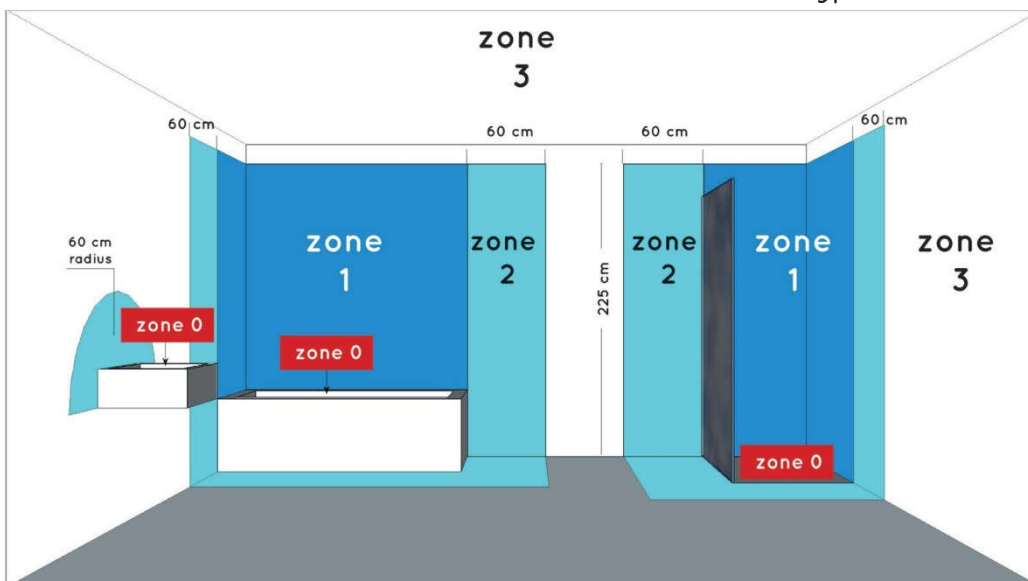

TYLER

RECOMMENDED
LUCIDE LIGHT
SOURCE

Light source dimmable : Yes
Light source incl. : No

General

Dimensions LxWxH : Ø16.1cm x 16.8cm
 Height minimum : cm
 Height maximum : 16.8 cm
 Dimensions shade LxWxH : Ø16.1cm x 16.8cm
 Main material : Aluminium+glass
 Ceiling rose material : Aluminium
 Color : Santin brass+smoked glass
 Sandy black+smoked glass
 Style : Modern
 Shape: As shown
 Weight : 0,8 kg
 Warranty : 2 years

Installation of items in bathroom:

Product specifications

Dimmable : No
 Light direction : Down
 Adjustable in height : Not adjustable In
 Height (Before Installation)
 Directional : Not Directional
 Cable : No, Cable on product
 Cable length : - cm
 Sensor : Without Sensor
 Control : Light Switch Control
 IP-Class : 44
 Electric class : 1
 Light source including ? : No
 Lamp socket : G9
 Light source number : 1
 Power requirements : 220-240V~50Hz
 Bulb type & maximum wattage : G9 max 33W