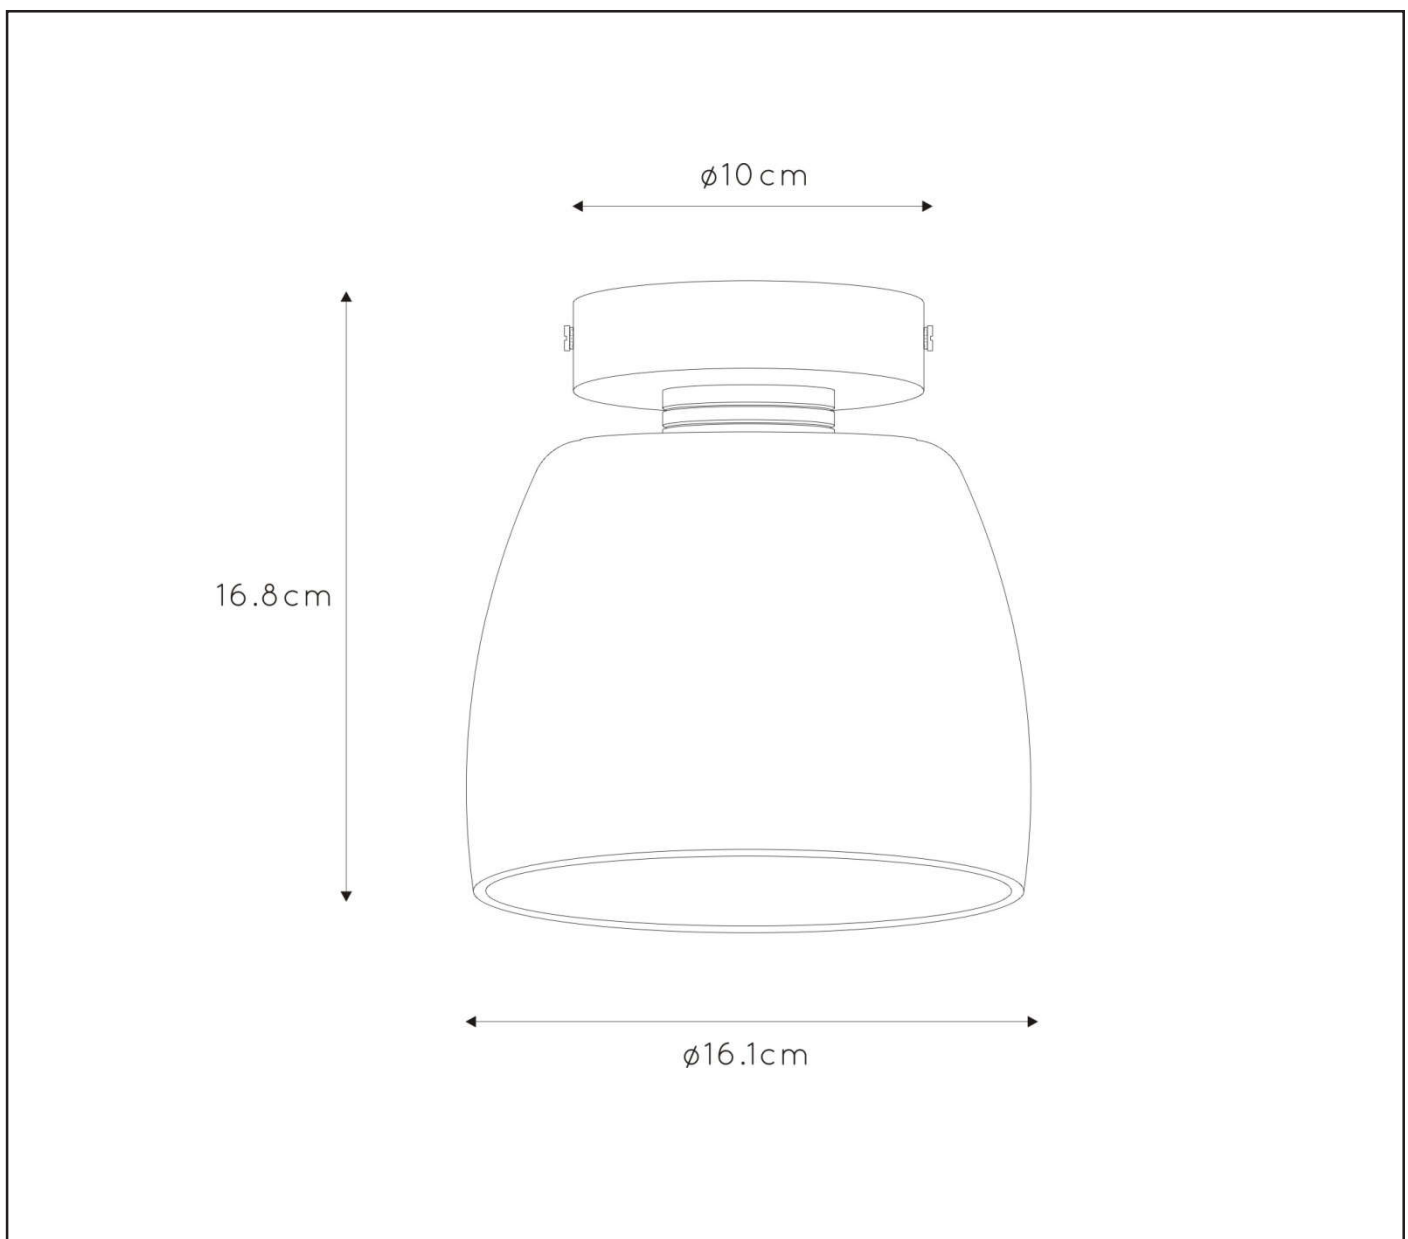

LUCIDE

TECHNICAL DRAWING & DIMENSIONS

TYLER

For more specifications, dimensions please visit
www.lucide.com